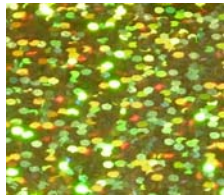

Hotfix Hologram Color Chart

Silver

Gold

Red

Purple

Violet

Fuchsia

Pink

Blush

Orange

Blue

Aqua

Sky

Navy

Green

Brown

Black

Crystal

Gold Crystal

Hologram is very difficult to photograph. The "Hologram" properties of Hologram, pick up colors from the surroundings. Colors will change in different lighting and surroundings.